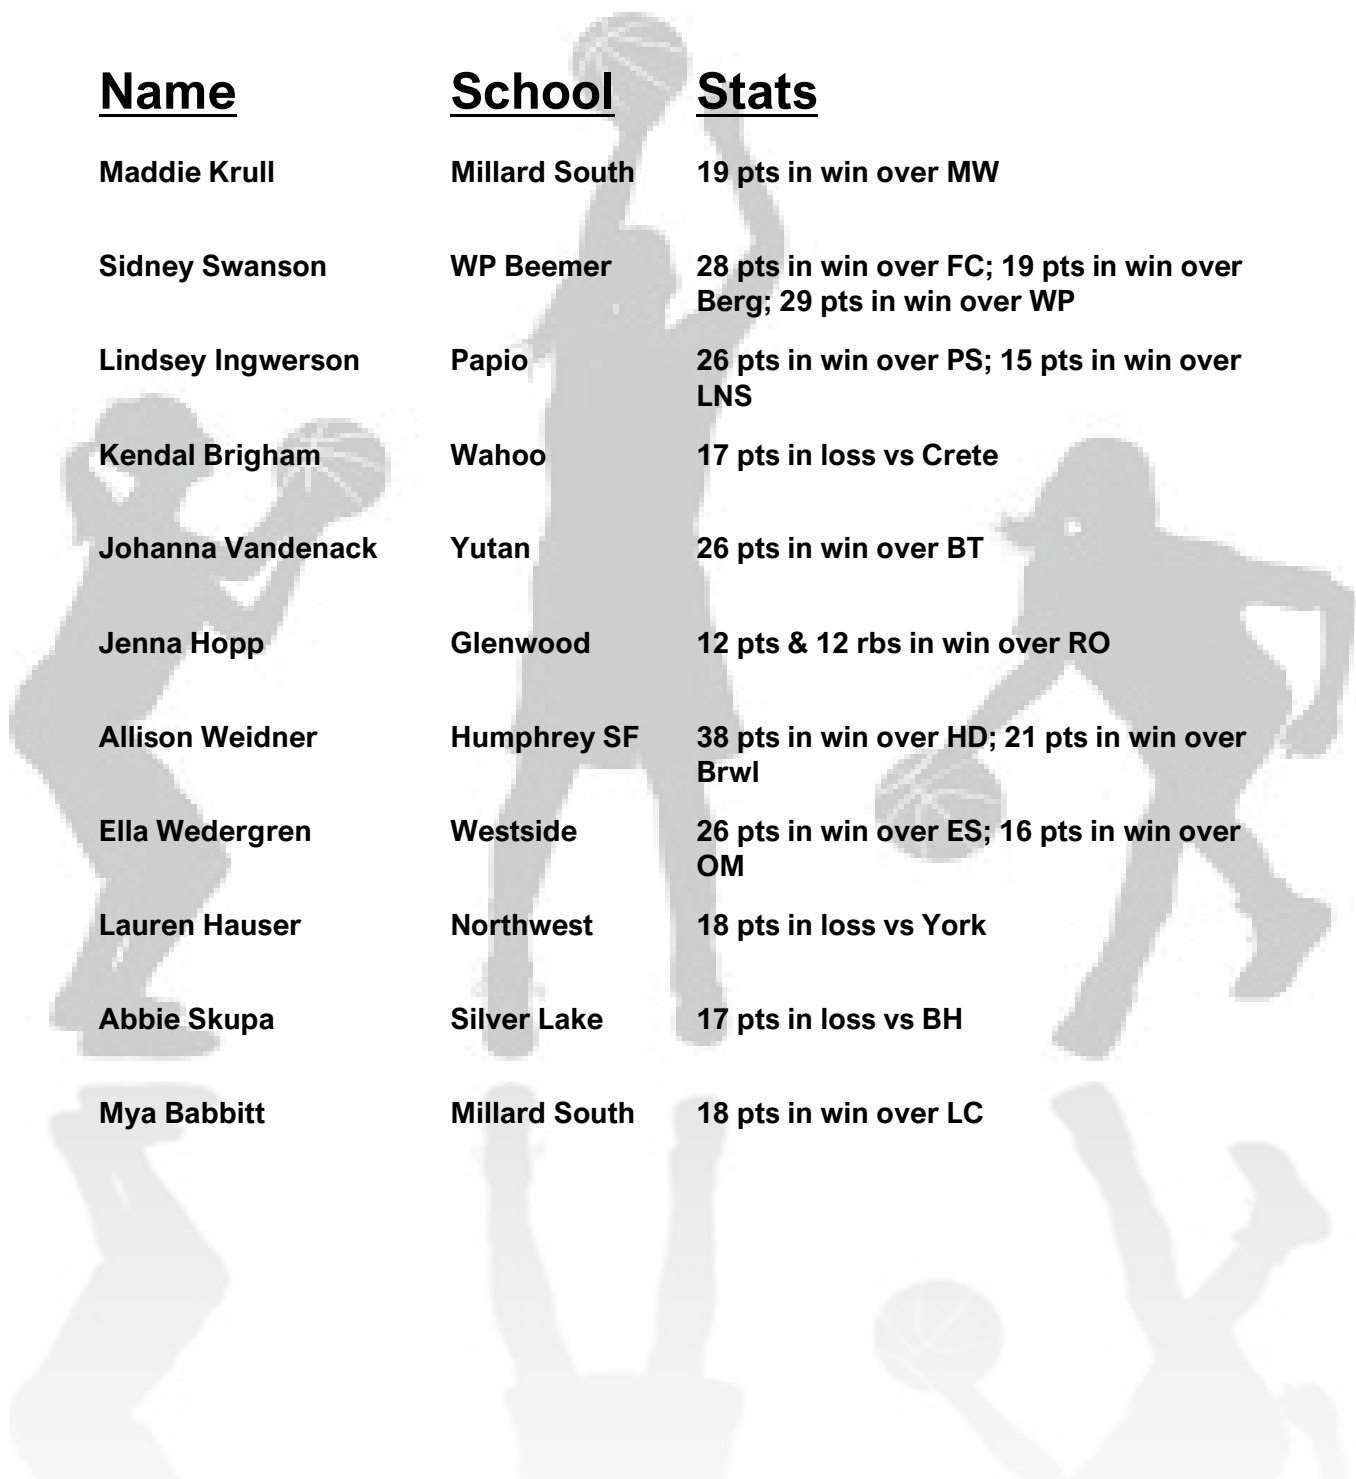

**2019-2020**

**Week 5**

**High School Players- Standout Performances**

<u>Name</u>	<u>School</u>	<u>Stats</u>
Maddie Krull	Millard South	19 pts in win over MW
Sidney Swanson	WP Beemer	28 pts in win over FC; 19 pts in win over Berg; 29 pts in win over WP
Lindsey Ingwerson	Papio	26 pts in win over PS; 15 pts in win over LNS
Kendal Brigham	Wahoo	17 pts in loss vs Crete
Johanna Vandennack	Yutan	26 pts in win over BT
Jenna Hopp	Glenwood	12 pts & 12 rbs in win over RO
Allison Weidner	Humphrey SF	38 pts in win over HD; 21 pts in win over Brwl
Ella Wedergren	Westside	26 pts in win over ES; 16 pts in win over OM
Lauren Hauser	Northwest	18 pts in loss vs York
Abbie Skupa	Silver Lake	17 pts in loss vs BH
Mya Babbitt	Millard South	18 pts in win over LC